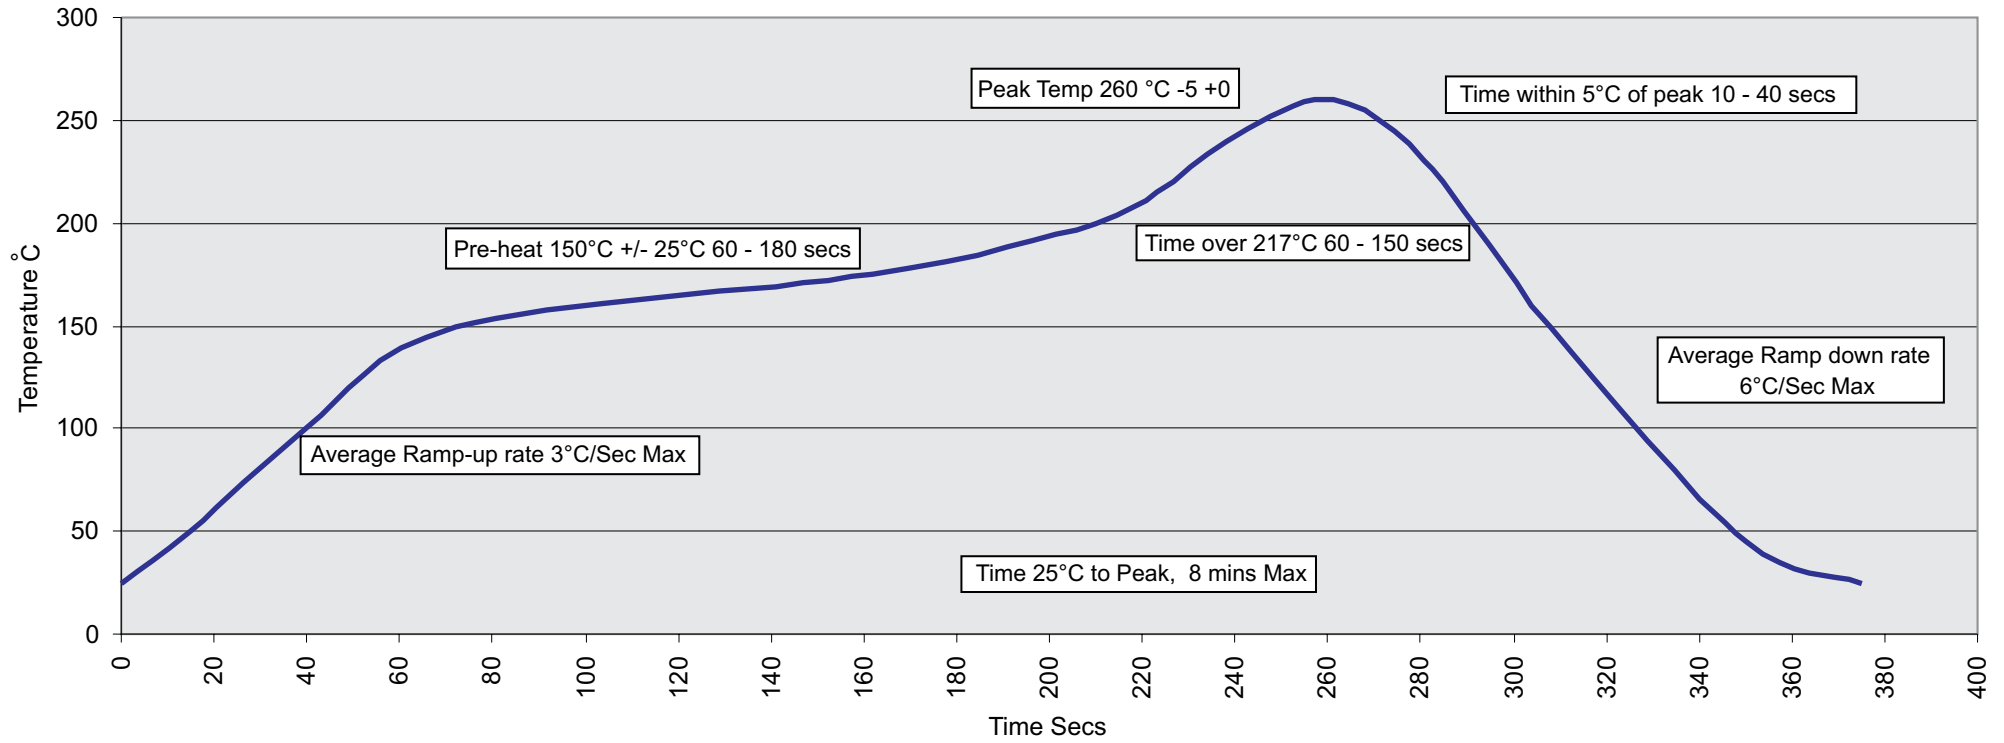

Profile for Pb Free 260°C Reflow

Profile for SnPb Reflow